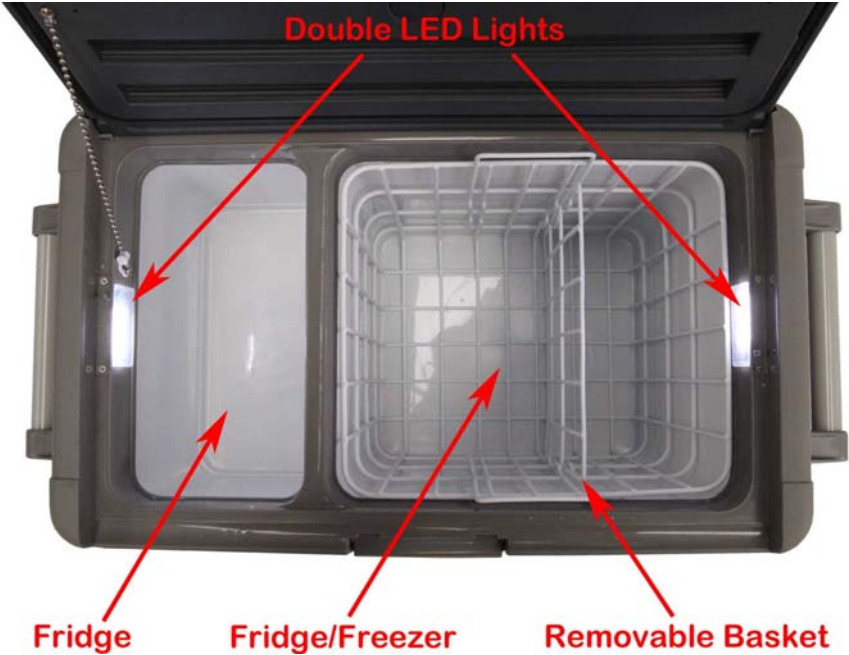

ICEMAX "C" Series